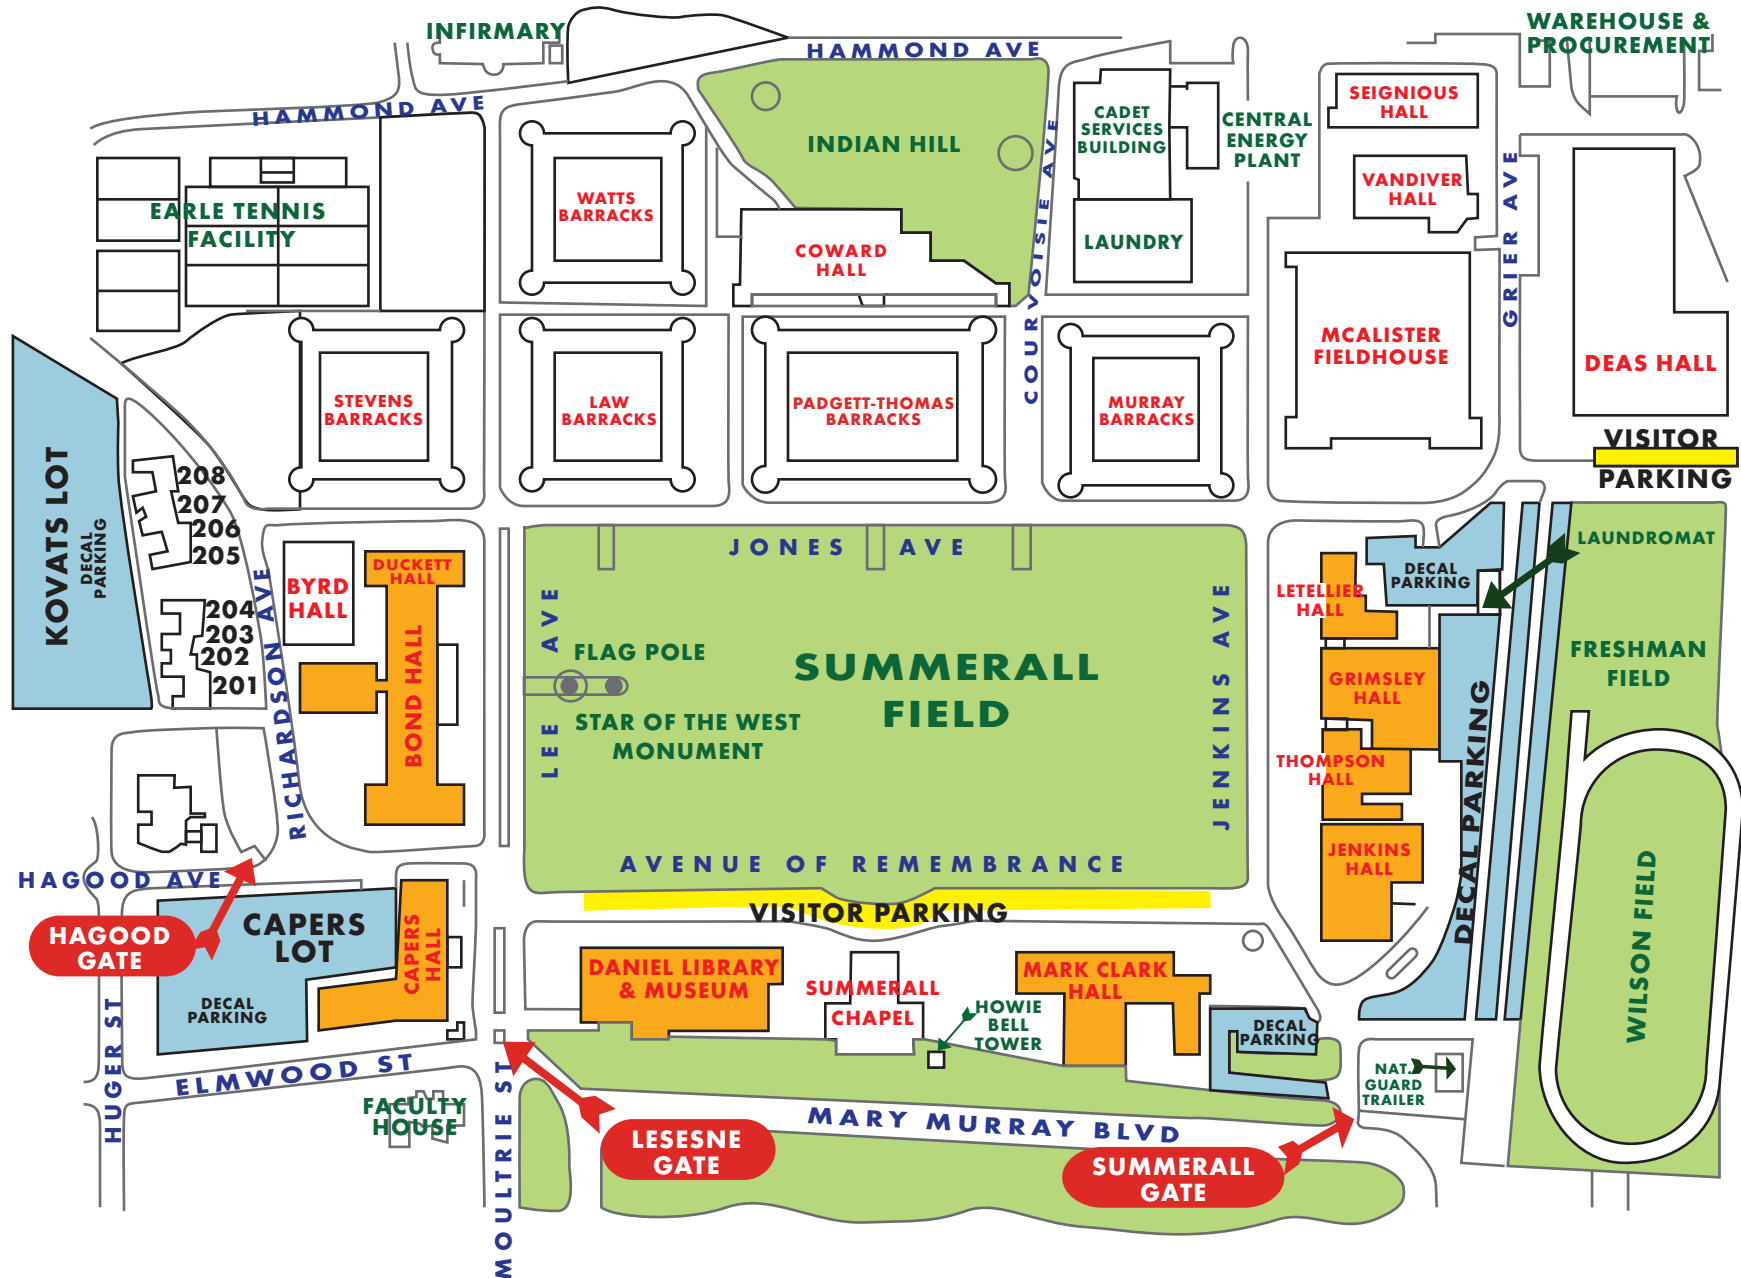

CITADEL CAMPUS

After 4:00PM Monday through Friday, and on weekends, evening students may park in ANY decal parking defined above. Prior to 4:00PM Monday through Friday, evening student parking is limited to the Kovats Lot.